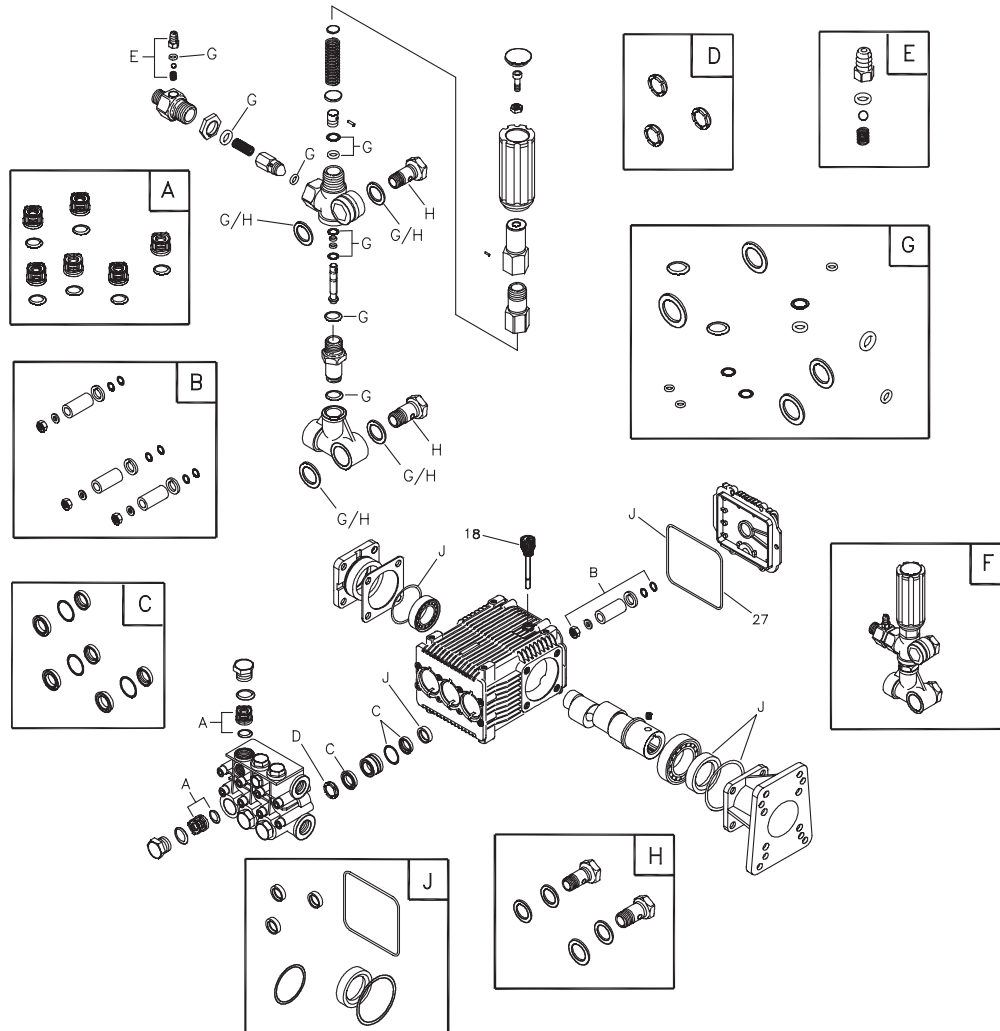

BPW3500

Illustrated Parts List

Model No. HPP1780-0, BPW3500

Manual No. 191806A Revision C (04/24/2007)

Exploded View and Parts List — Main Unit

Item	Part #	Description
1	A189641GS	BASE
2	BB1982GS	BUMPER
3	BB1981GS	HANDLE, Lower
4	30809GS	GROMMET
5	B190293GS	HANDLE
6	192126GS	KIT, Vinyl Cap
7	192129GS	KIT, Lower Handle Hardware
8	B4847GS	KIT, Nozzles
	191903A	Nozzle, QC, Red
	191903B	Nozzle, QC, Yellow
	191903C	Nozzle, QC, Green
	191903D	Nozzle, QC, White
	191903ZZ	Nozzle, QC, Black
9	192132GS	KIT, Pump Mounting Hardware
10	192130GS	KIT, Bumper Mounting Hrdwr
11	192134GS	KIT, Engine Mounting Hrdwre
12	B4805GS	HOSE
13	187978GS	KIT, Upper Handle Hardware
14	192553GS	KIT, Vibration Mount
15	200595GS	EXTENSION, QC
16	195110GS	ASSY, Pump
	195016GS	Valve, Thermal Relief
	63281GS	Key
	95458GS	Quick Connect

Item	Part #	Description
17	192135GS	KIT, Garden Hose Inlet
18	192136GS	KIT, Thermal Relief
19	192168GS	KIT, Chemical Hose
20	B1436BGS	GUN
21	192124GS	KIT, Wheel
	190146GS	Pushnut
900	§	ENGINE

Items Not Illustrated

191806GS	MANUAL, Operator's
MS6669	MANUAL, Engine
BB3061BGS	OIL BOTTLE
6048	KIT, O-Ring Maintenance
87815GS	GOGGLES
192015GS	FITTING, Hose
192139GS	KIT, Decal, Srv

Optional Accessories

6039	PUMP SAVER
------	------------

§ - Contact Engine Manufacturer

Exploded View and Parts List — Pump

Item	Part #	Description
18	198849GS	CAP, Oil Dipstick
27	116B2126GS	O-RING, Square
A	200B1410GS	KIT, VALVE
B	193990GS	KIT, PISTON
C	203B2327GS	KIT, WATER SEALS
D	204B1410GS	KIT, SUPPORT RINGS
E	192914GS	KIT, HOSE TAIL
F	153B2126GS	UNLOADER, Complete
G	193991GS	KIT, O-RINGS
H	199894GS	KIT, BOLTS
J	202B1410GS	KIT, OIL SEALS